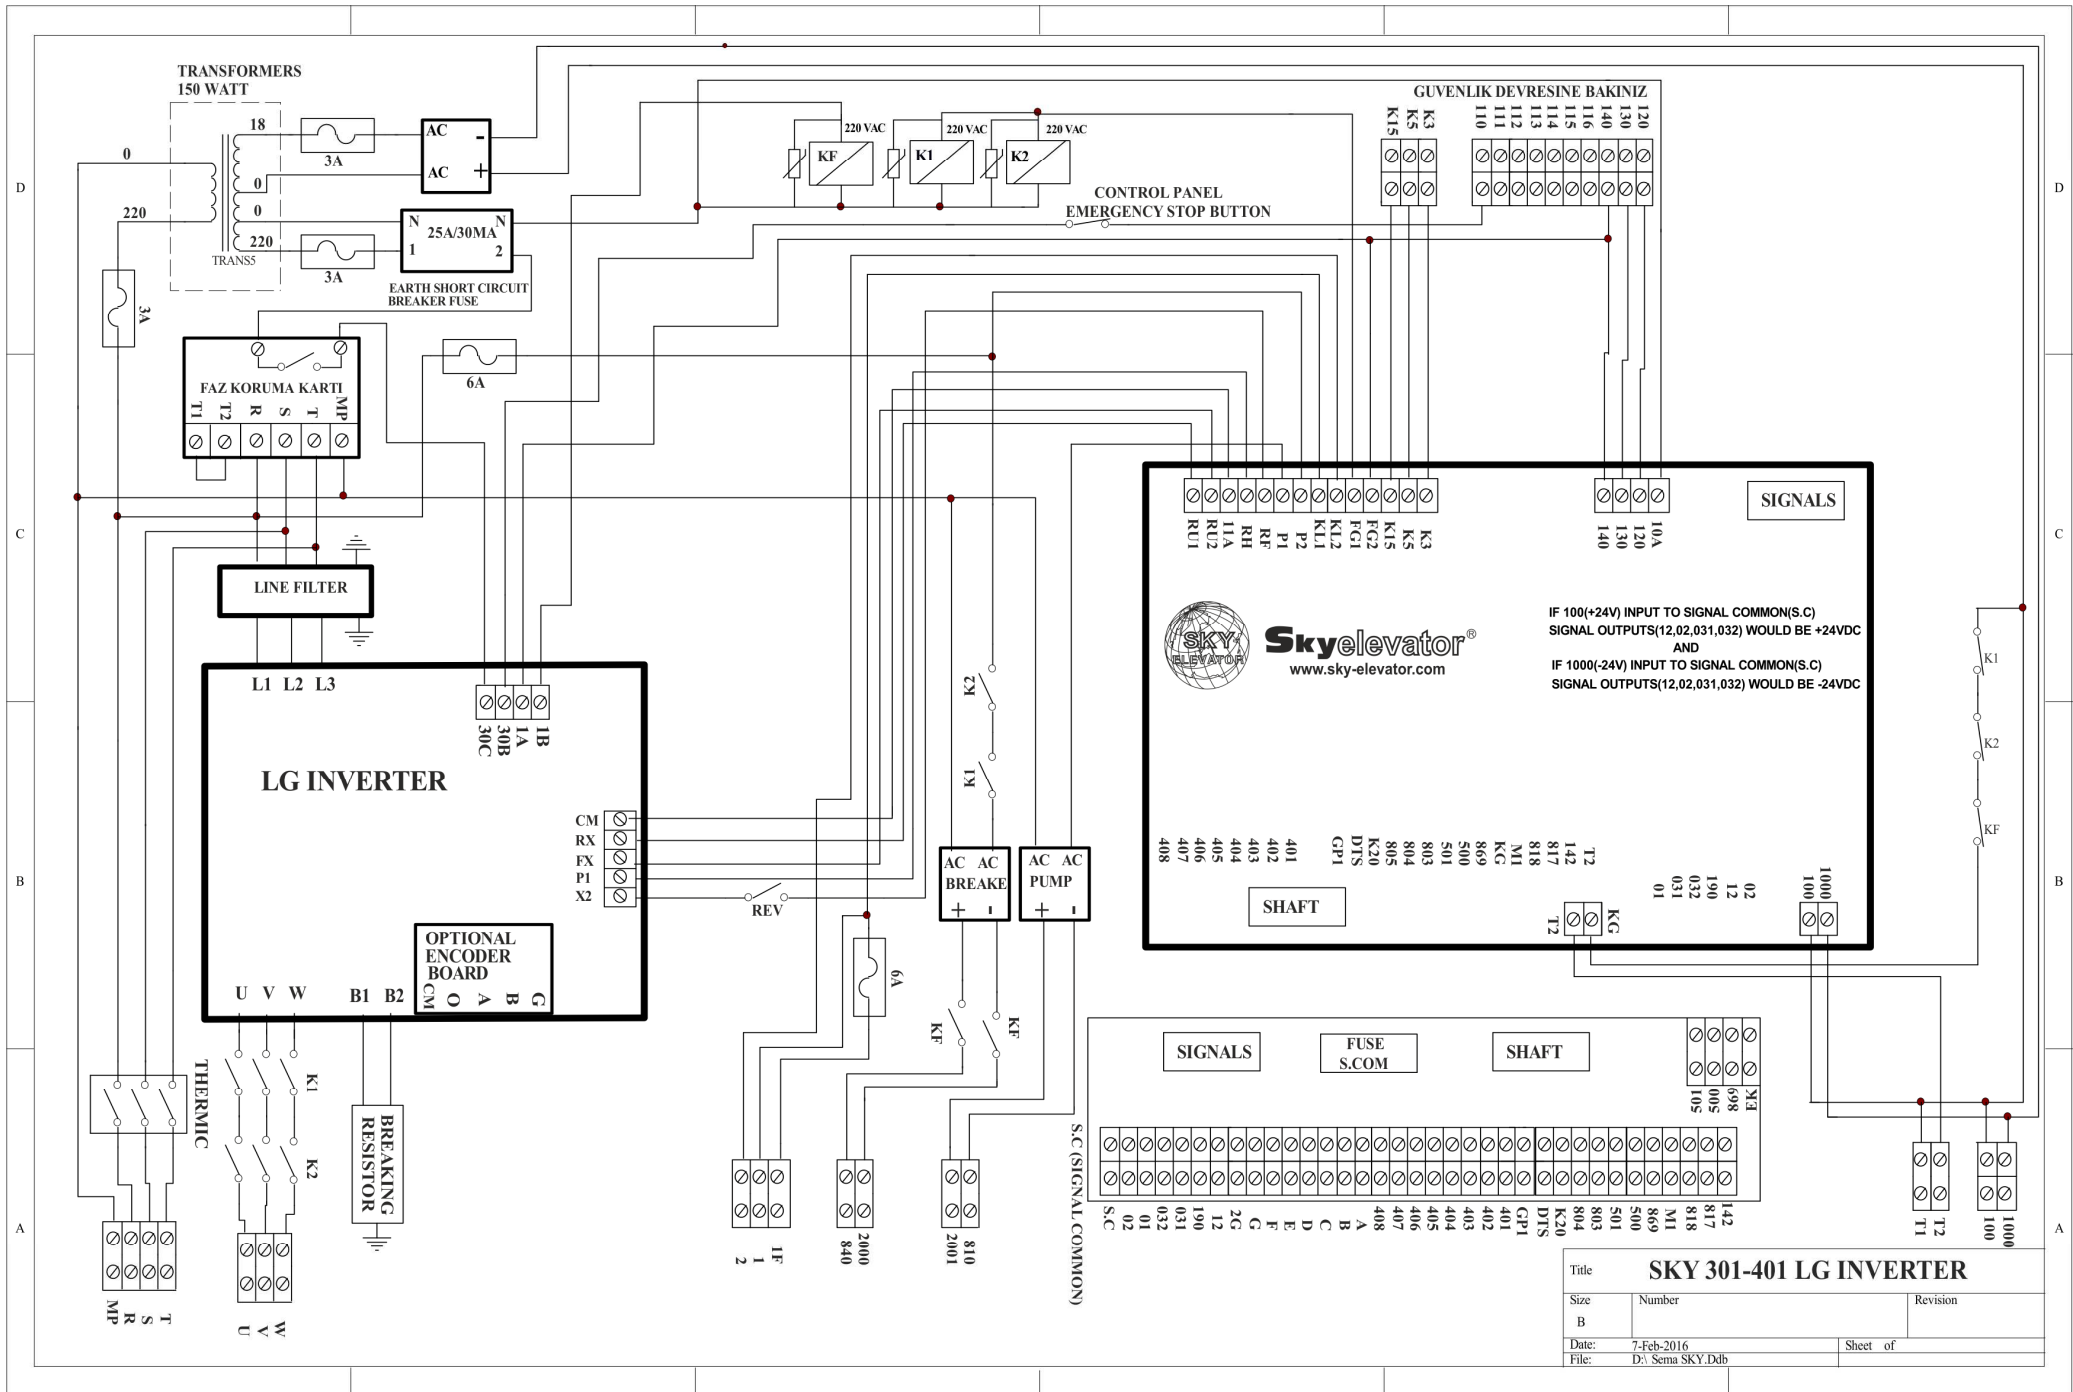

Sky Elevator

www.sky-elevator.com

Sky-301

MAIN CONTROL BOARD TICNICAL DRAWING

SAFETY CIRCUIT AND CONTACTOR 220 VAC

| | | |
|----------------------------------|-------------|----------|
| Title | | |
| FUJI SKY 301-401 RESCUE INVERTER | | |
| Size | Number | Revision |
| c | | |
| Date: | 18-Jun-2015 | Sheet of |

SKYELEVATOR®
www.sky-elevator.com

SIGNALS

IF 100(+24V) INPUT TO SIGNAL COMMON(S.C)
SIGNAL OUTPUTS(12,02,031,032) WOULD BE +24VDC
AND
IF 1000(-24V) INPUT TO SIGNAL COMMON(S.C)
SIGNAL OUTPUTS(12,02,031,032) WOULD BE -24VDC