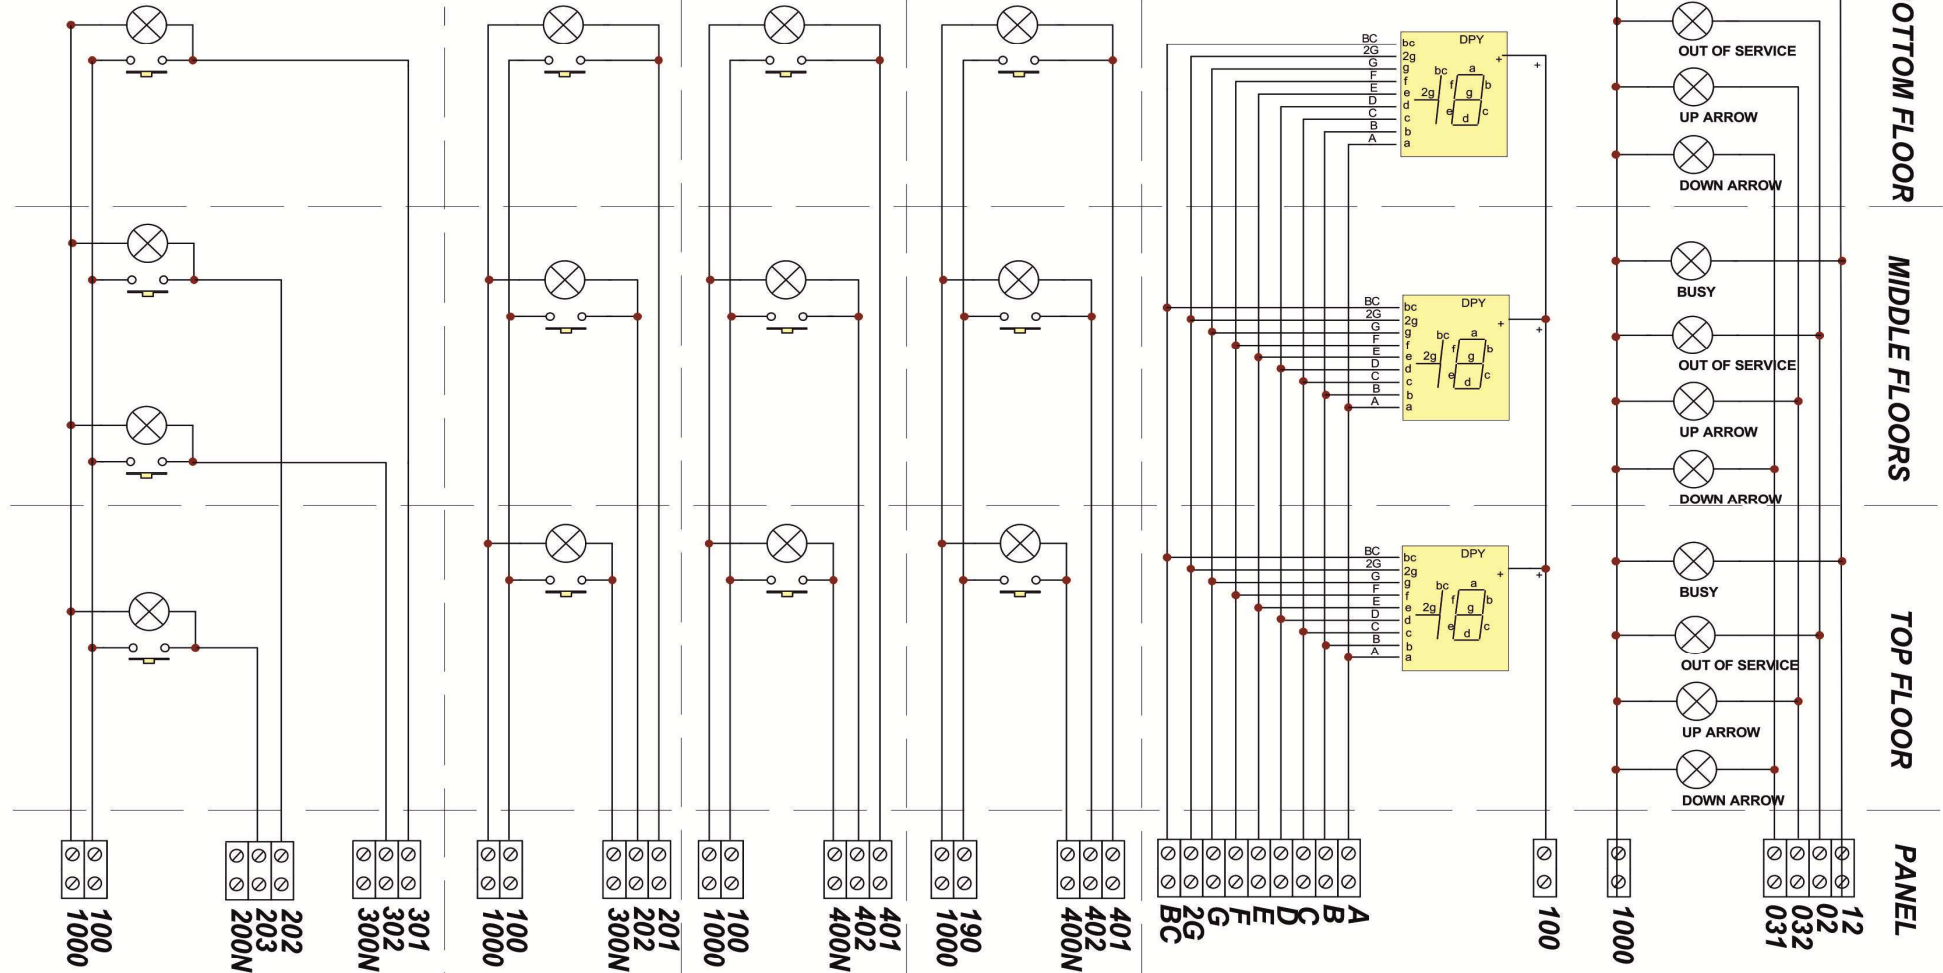

FLOOR INSTALLATION CONNECTION

COLLECTIVE DOUBLE BUTTON

COLLECTIVE DOWN / UP

COLLECTIVE MIXED

BASIC COMMAND

SIGNAL COMMON (S.COM), SIGNAL OUTPUT(12,02,031,032) WOULD BE(-24V)
(12,02,031,032) WOULD BE(+24V) AND IF 1000 (-24V) INPUT TO
IF 100 (+24V) INPUT TO SIGNAL COMMON (S.COM) SIGNALADOUTPUT

Title FLOOR		
Size C	Number	Revision
Date: 18-Jun-2015	Sheet of