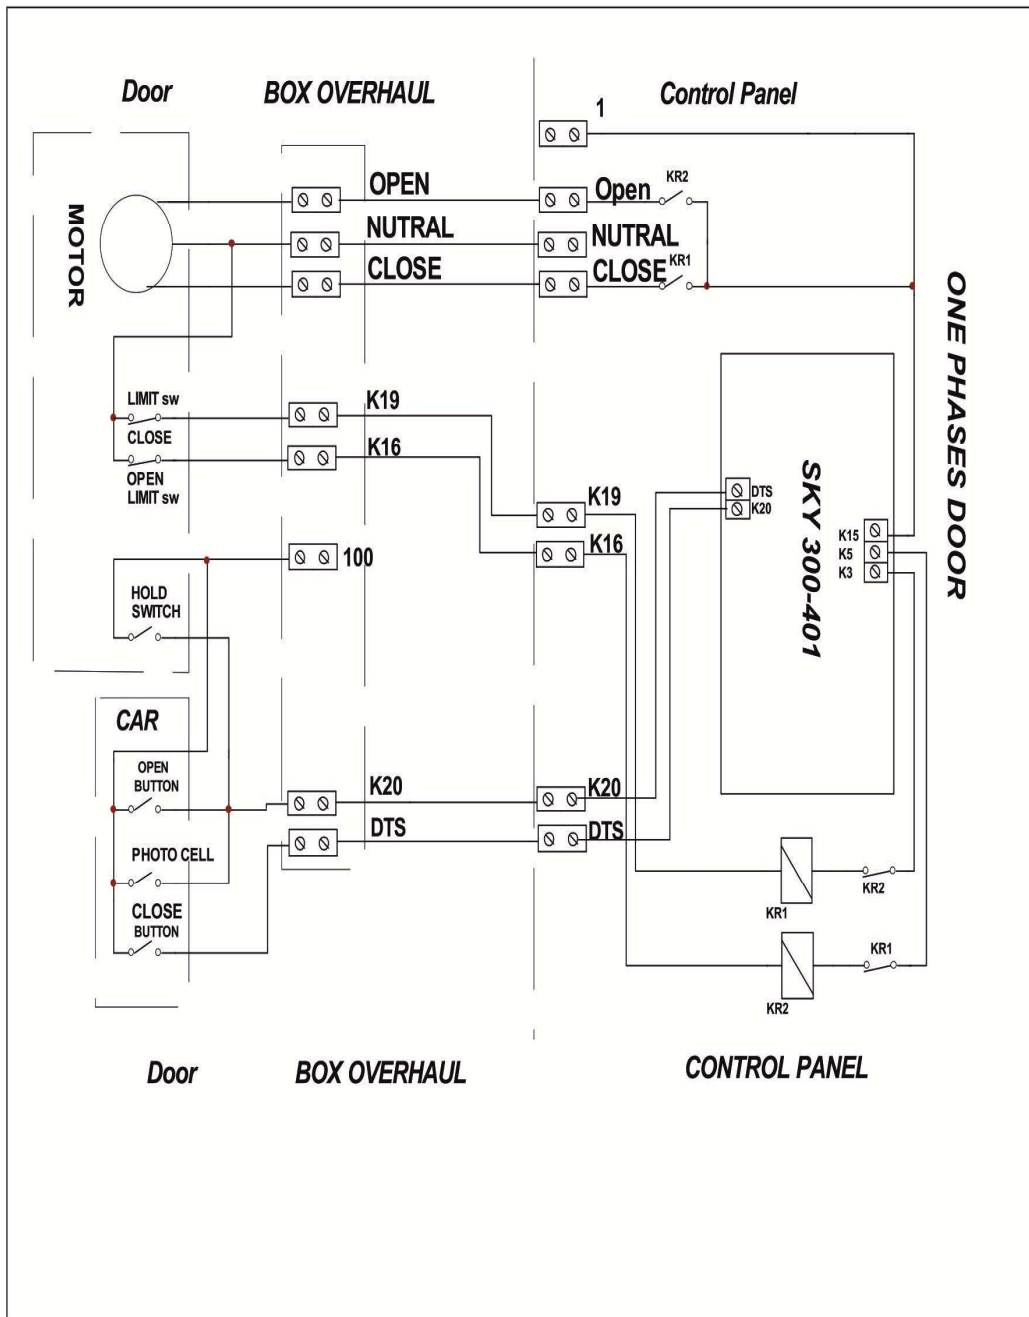

STOPS1 STOPS2 STOPS3 STOPS4 STOPS5 STOPS6 STOPS7 STOPS8 STOPS9 STOPS10 STOPS11 STOPS12 STOPS13 STOPS14 STOPS15

GRAY CODE

818
817
142
M 4
M 3
M 2
M 1
M 0

| | | |
|--------------------------------------|----------|----------|
| Title MAGNETS SHAPE GRAY CODE | | |
| Size B | Number | Revision |
| Date: 18-Jun-2015 | Sheet of | |

| | | |
|-------------------|----------|-----------|
| Title: DOOR | | |
| Size: D | Number: | Revision: |
| Date: 18-Jun-2015 | Sheet of | |