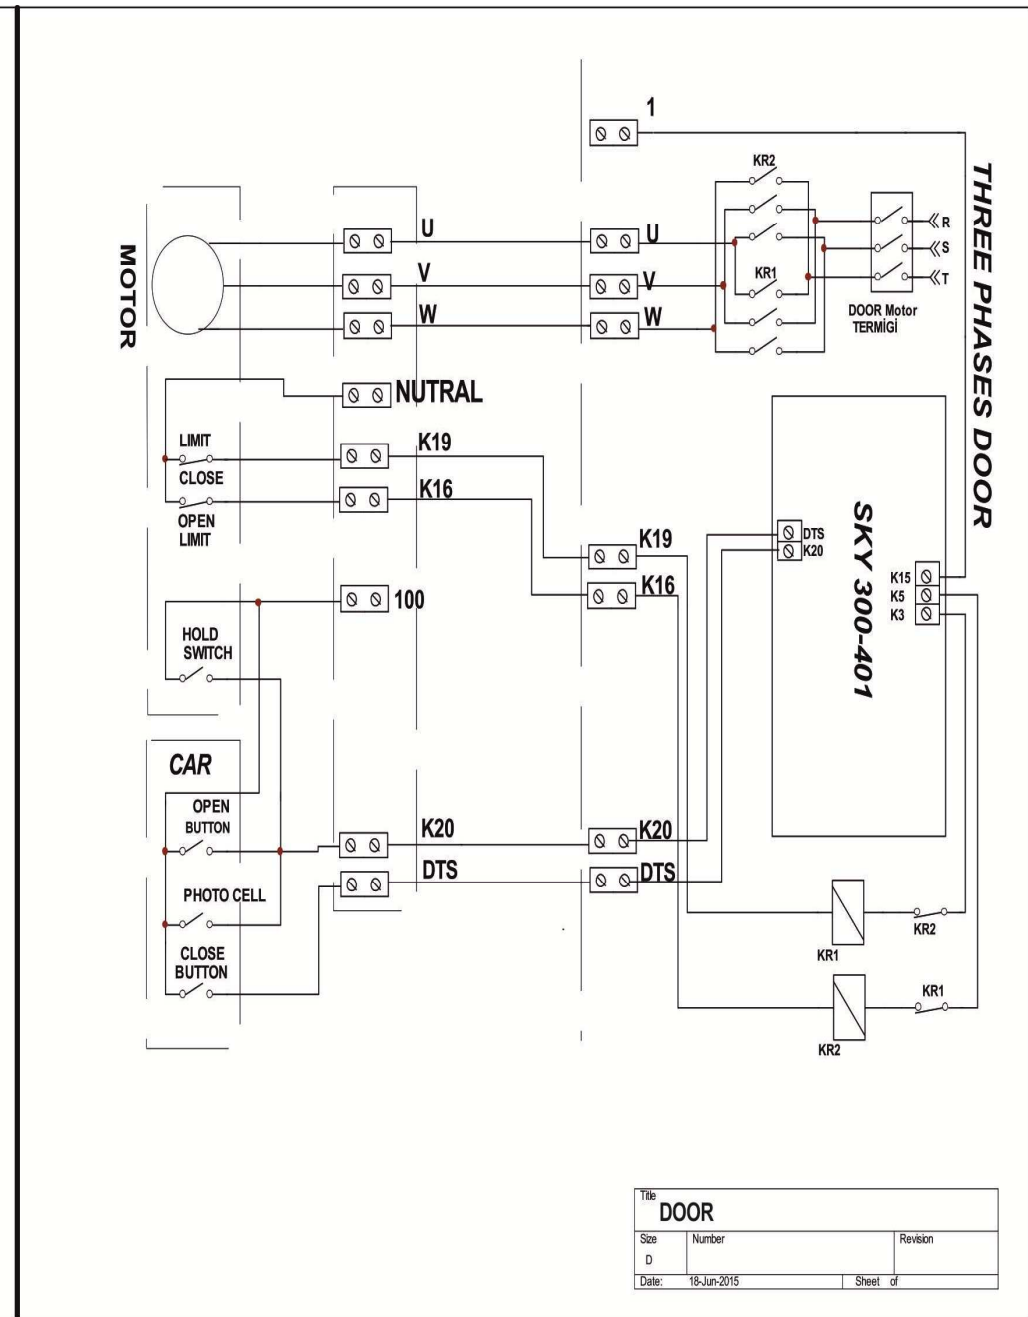

| | | |
|----------------------|----------|----------|
| Title FLOOR | | |
| Size C | Number | Revision |
| Date: 18-Jun-2015 | Sheet of | |

| | | |
|-------------------------|-------------|----------|
| Title | | |
| MAGNETS SHAPE M1 | | |
| Size | Number | Revision |
| B | | |
| Date: | 18-Jun-2015 | Sheet of |

STOPS1 STOPS2 STOPS3 STOPS4 STOPS5 STOPS6 STOPS7 STOPS8 STOPS9 STOPS10 STOPS11 STOPS12 STOPS13 STOPS14 STOPS15

GRAY CODE

818
817
142
M 4
M 3
M 2
M 1
M 0

| | | |
|--------------------------------------|----------|----------|
| Title MAGNETS SHAPE GRAY CODE | | |
| Size B | Number | Revision |
| Date: 18-Jun-2015 | Sheet of | |

| | | |
|-------------------|----------|-----------|
| Title: DOOR | | |
| Size: D | Number: | Revision: |
| Date: 18-Jun-2015 | Sheet of | |