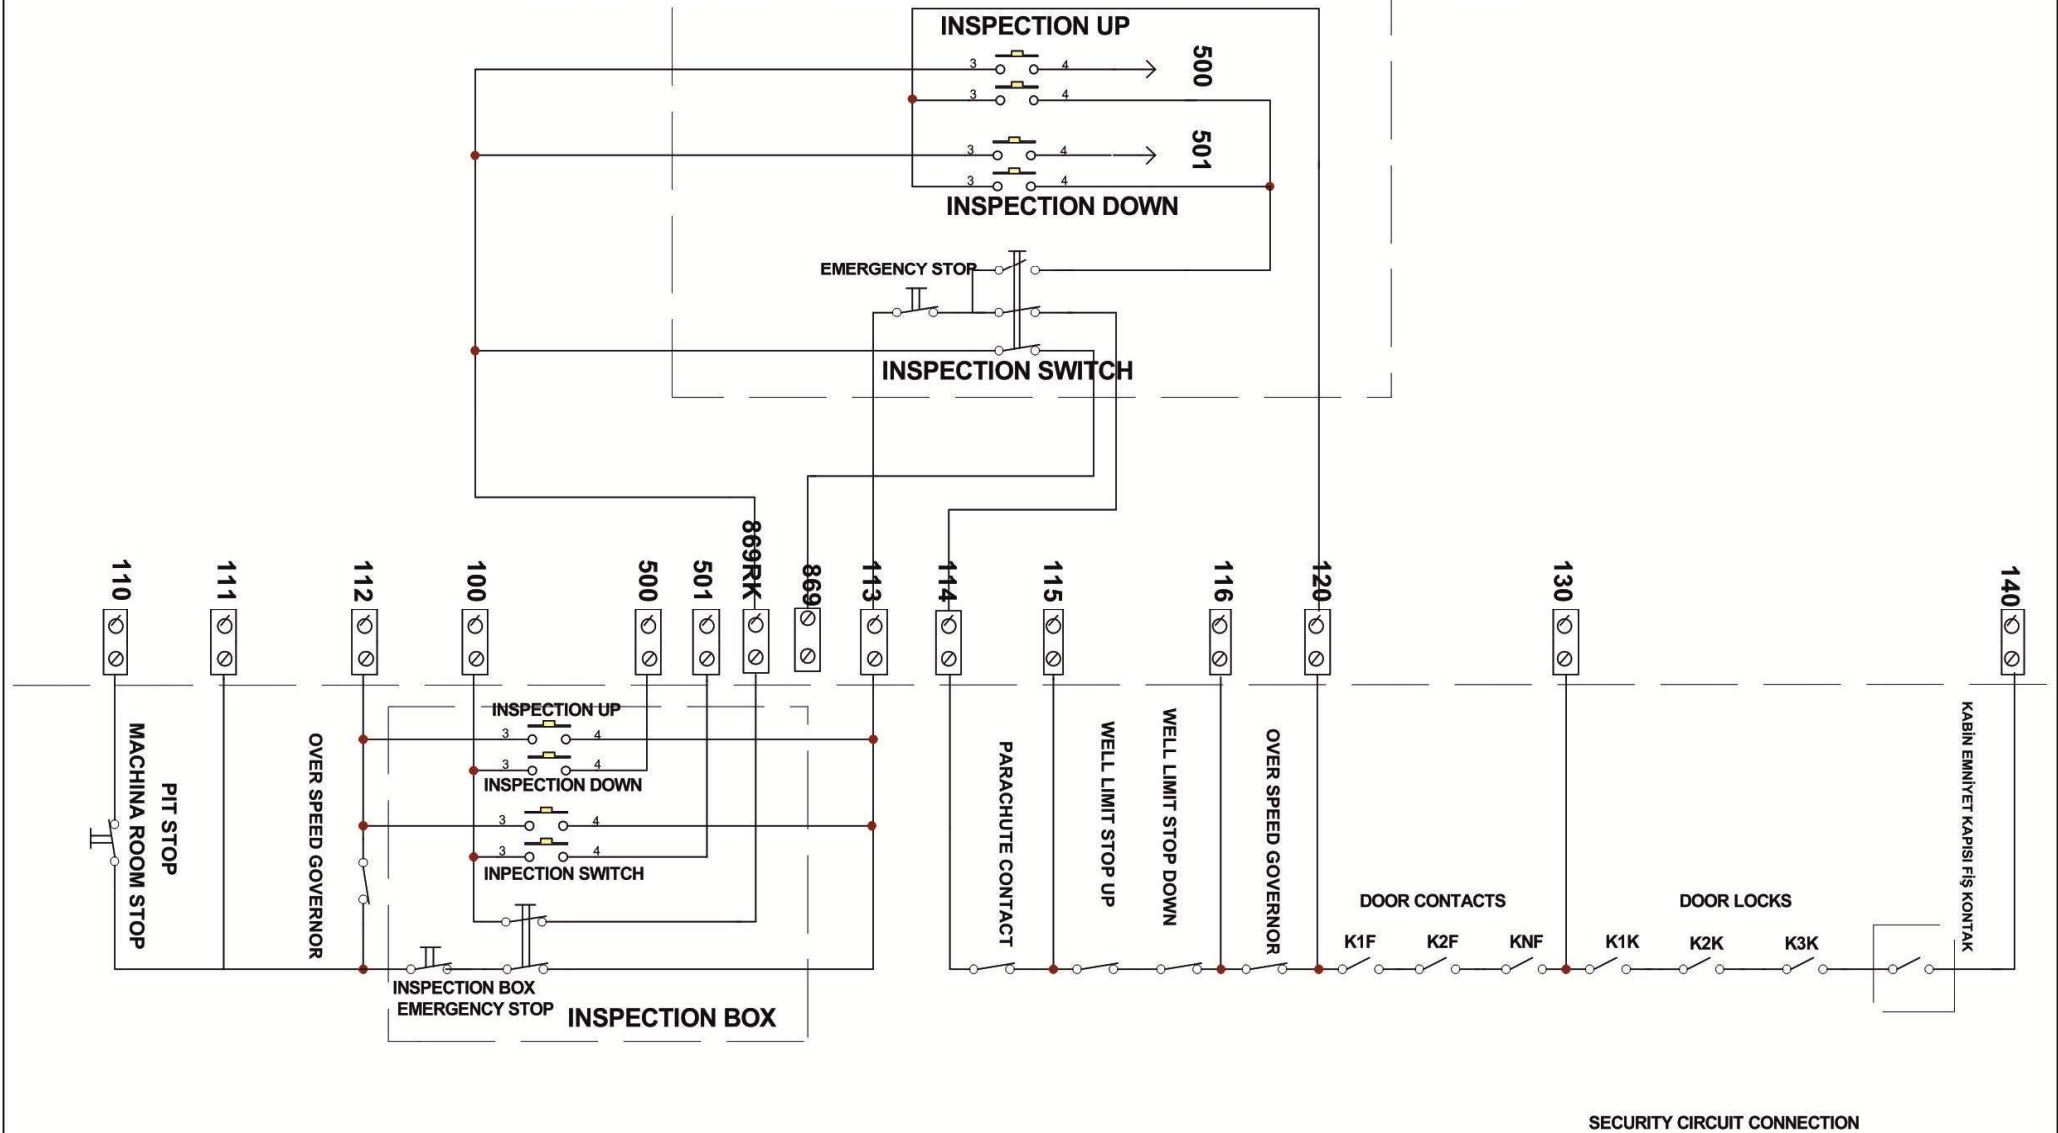

EMERGENCY ELECTRICAL OPERATOR SWITCH

Title		
EMERGENCY ELECTRICAL OPERATOR SWITCH		
Size	Number	Revision
C		
Date:	18-Jun-2015	Sheet of