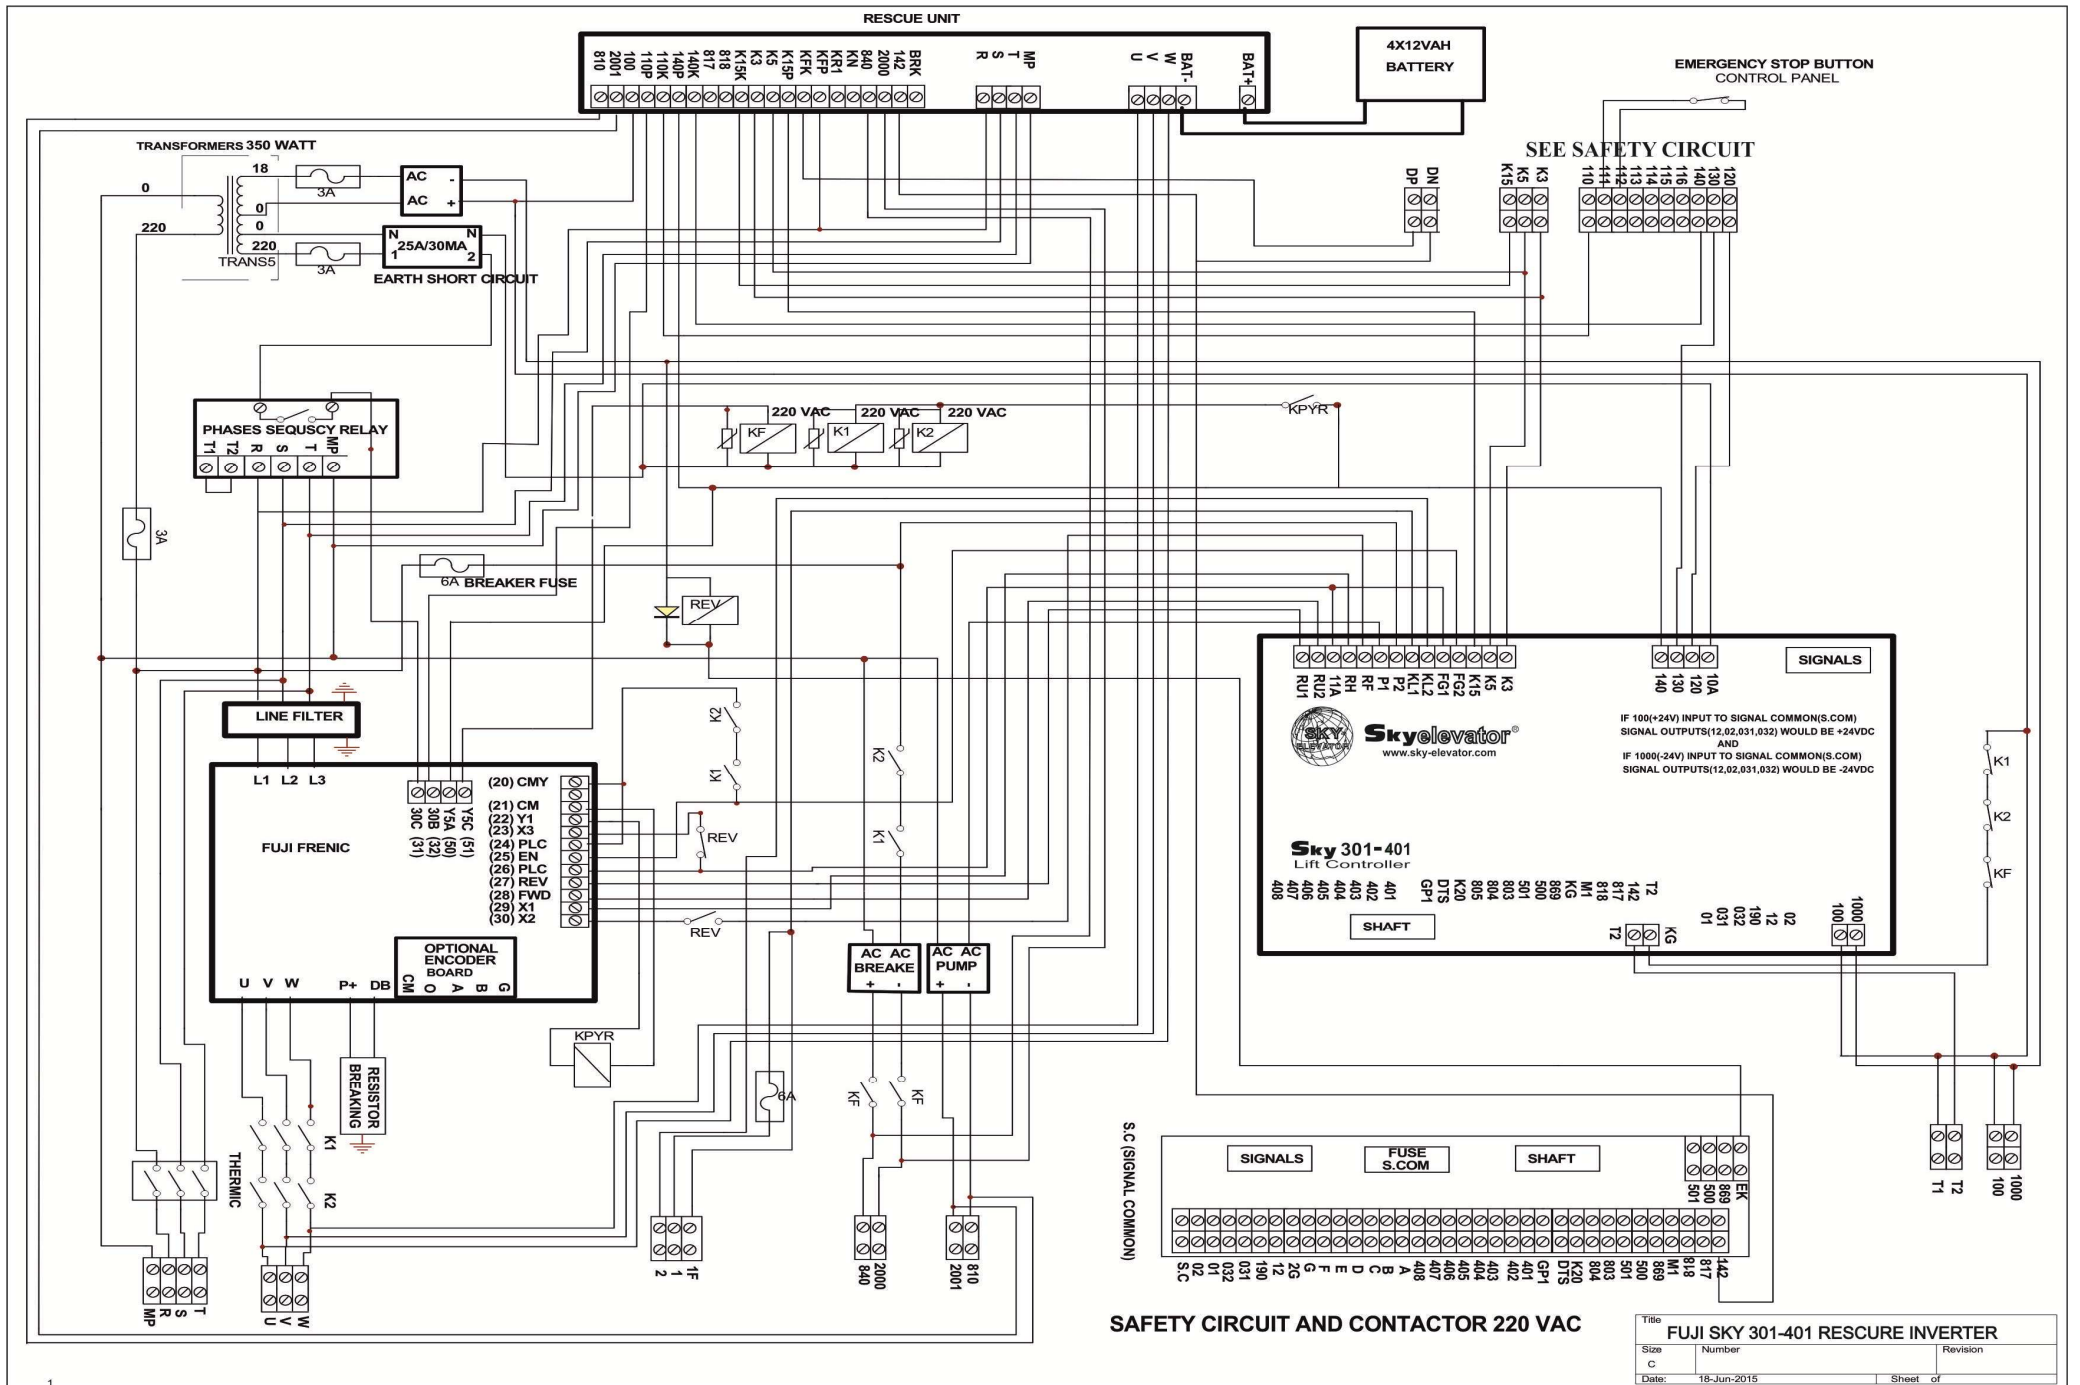

Sky Elevator

www.sky-elevator.com

Sky-301

MAIN CONTROL BOARD TICNICAL DRAWING

SAFETY CIRCUIT AND CONTACTOR 220 VAC

| | | |
|----------------------------------|-------------|----------|
| Title | | |
| FUJI SKY 301-401 RESCUE INVERTER | | |
| Size | Number | Revision |
| c | | |
| Date: | 18-Jun-2015 | Sheet of |

SKYELEVATOR®
www.sky-elevator.com

SIGNALS

IF 100(+24V) INPUT TO SIGNAL COMMON(S.C)
SIGNAL OUTPUTS(12,02,031,032) WOULD BE +24VDC
AND
IF 1000(-24V) INPUT TO SIGNAL COMMON(S.C)
SIGNAL OUTPUTS(12,02,031,032) WOULD BE -24VDC

| | | |
|-------------------|----------|-----------|
| Title: DOOR | | |
| Size: D | Number: | Revision: |
| Date: 18-Jun-2015 | Sheet of | |